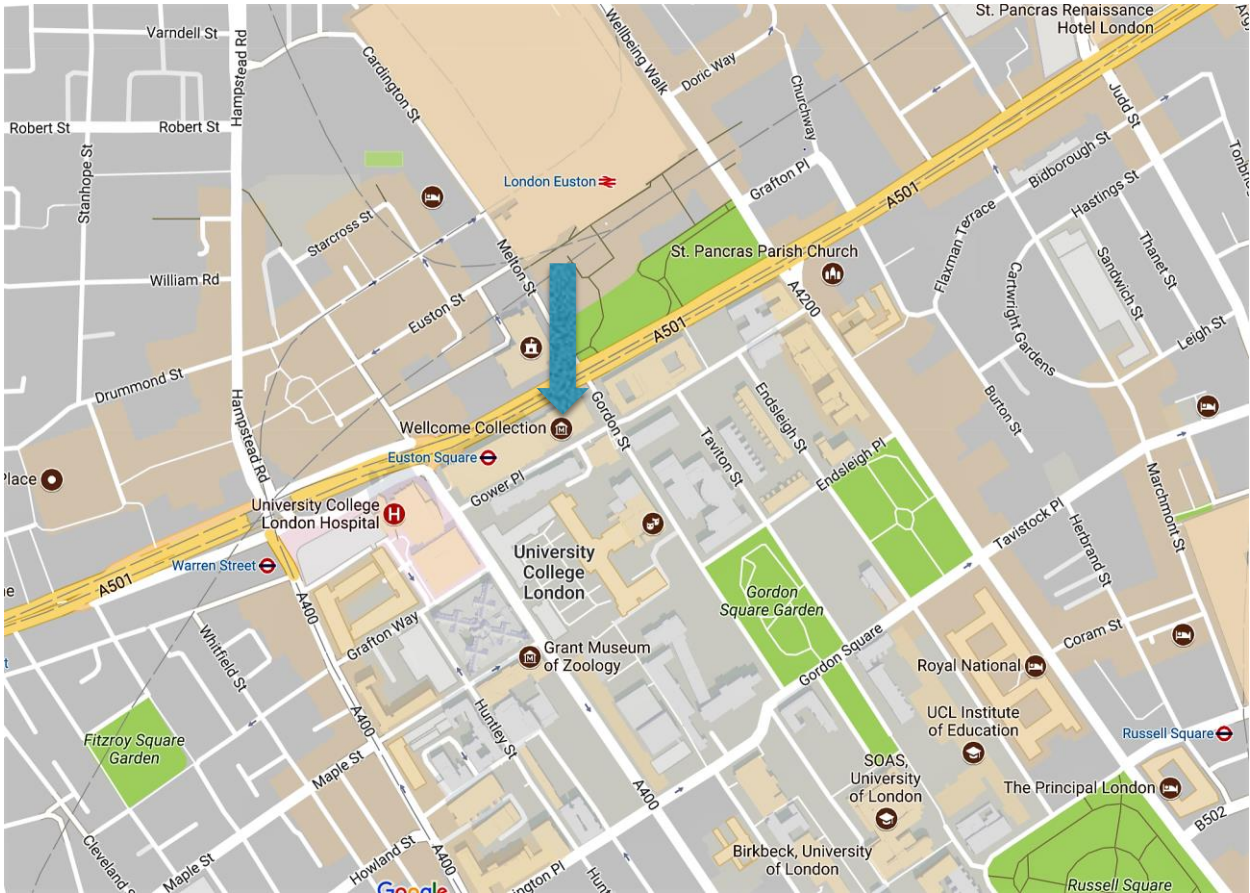

THE INVESTOR FORUM

Address: The Investor Forum
5th Floor, 183 Euston Road, London, NW1 2BE

By Tube: London Euston, Euston Square, Warren Street.

By Train: London Euston.

By Taxi: The drop off point is outside the main entrance of the Wellcome Collection building.

By Bus: The following buses pass near Wellcome Collection:
10, 18, 24, 27, 29, 30, 59, 68, 73, 88, 91, 134, 168, 205, 253, 390.

Directions to our office: Enter the Wellcome Collection building, go straight up the stairs and head towards the lifts. Take the lift to the 5th floor, turn left and press the buzzer on the right hand side of the door.